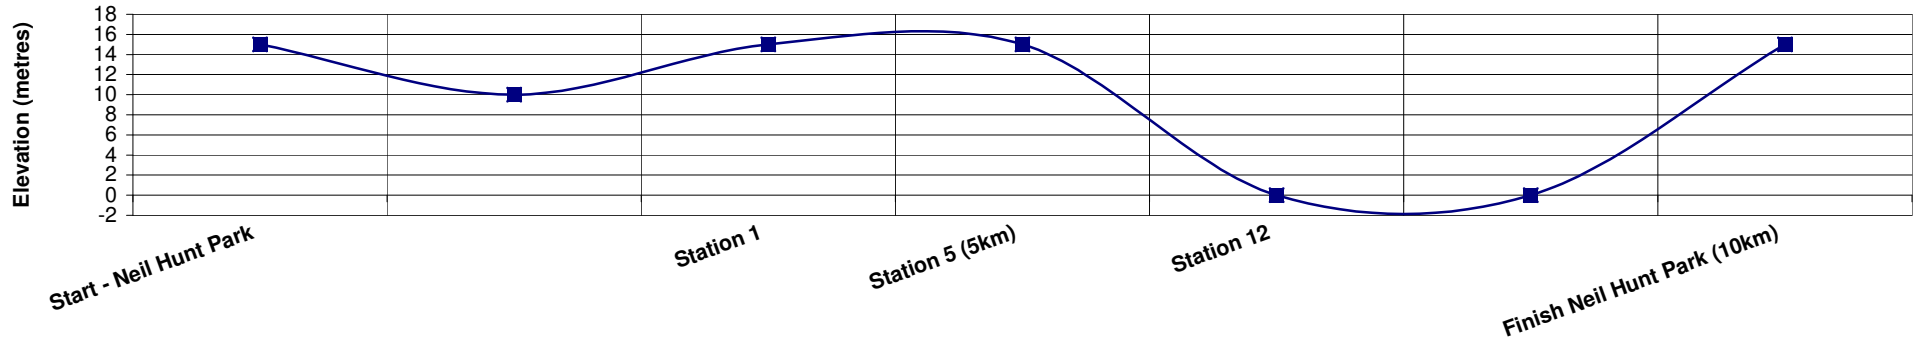

Rotorua Walking Festival - DRAFT 10km Sunday

Rotorua Walking Festival - DRAFT 20km Sunday

Rotorua Walking Festival - DRAFT 30km Sunday