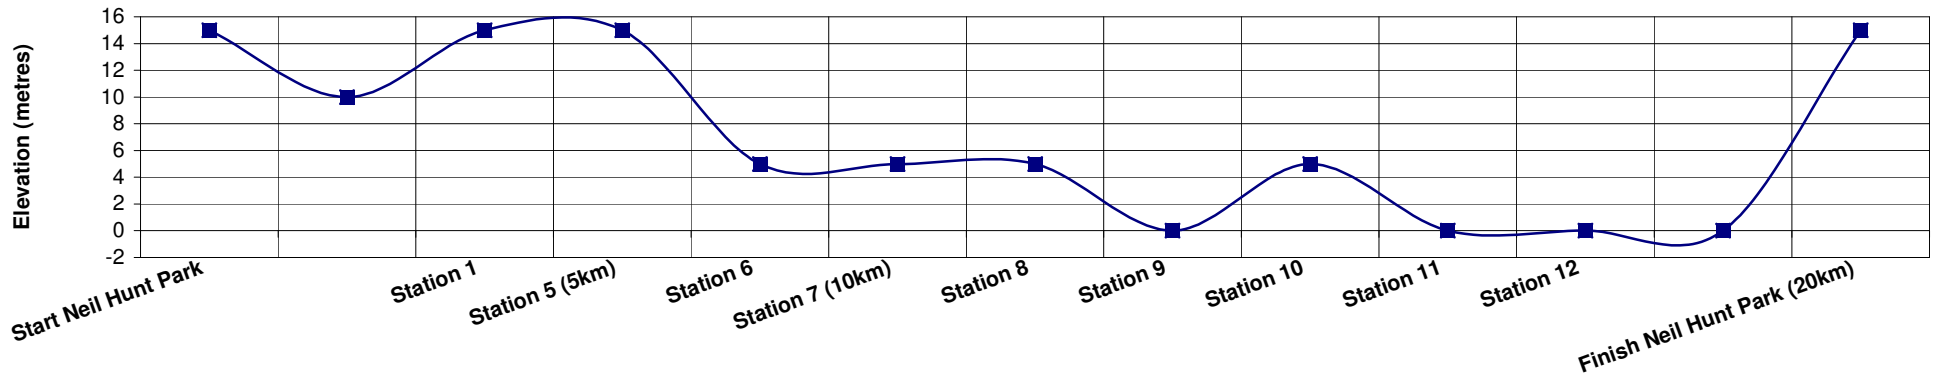

Rotorua Walking Festival - DRAFT 10km Sunday

Rotorua Walking Festival - DRAFT 20km Sunday

Rotorua Walking Festival - DRAFT 30km Sunday