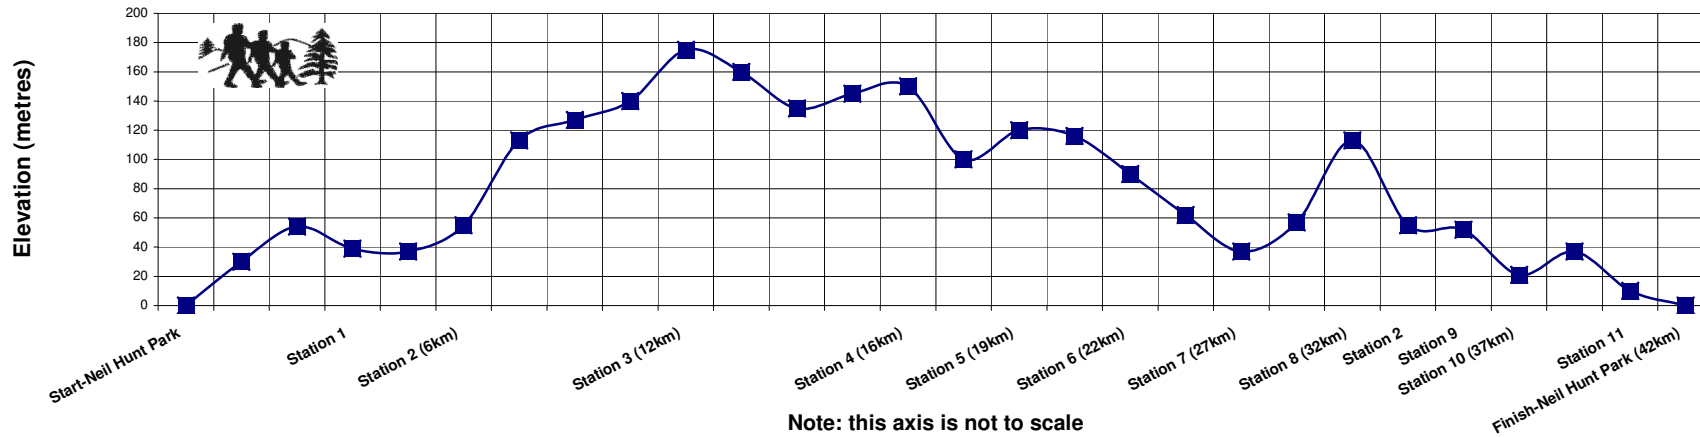

**Rotorua Walking Festival - DRAFT 10km Saturday**

**Rotorua Walking Festival - DRAFT 21km Saturday**

**Rotorua Walking Festival - DRAFT 42km Marathon Saturday**

Note: this axis is not to scale