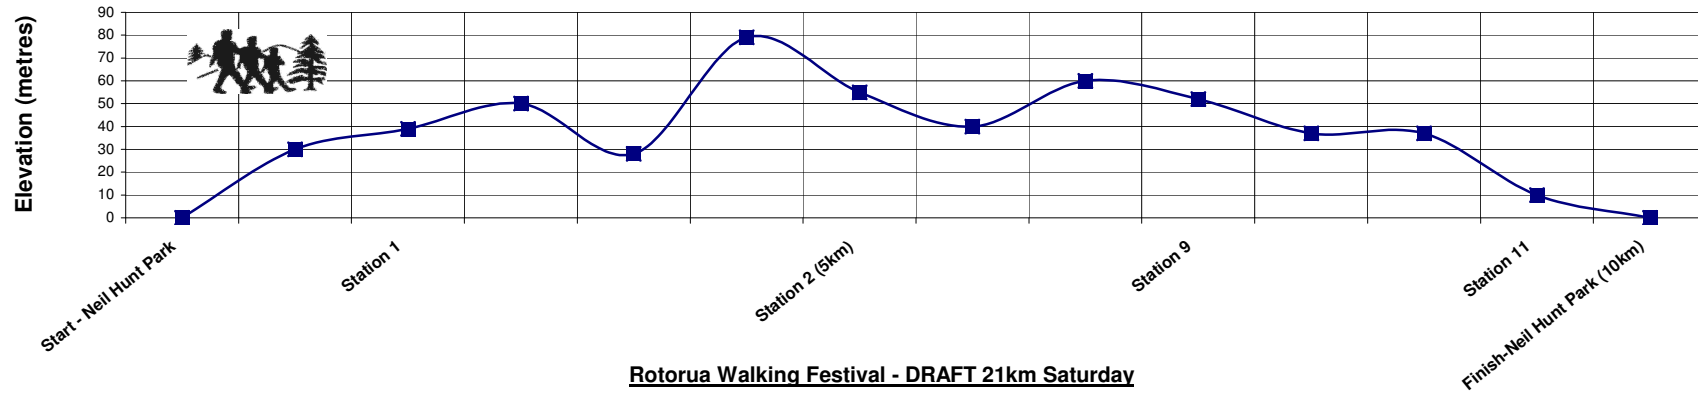

**Rotorua Walking Festival - DRAFT 10km Saturday**

**Rotorua Walking Festival - DRAFT 21km Saturday**

**Rotorua Walking Festival - DRAFT 42km Marathon Saturday**

Note: this axis is not to scale